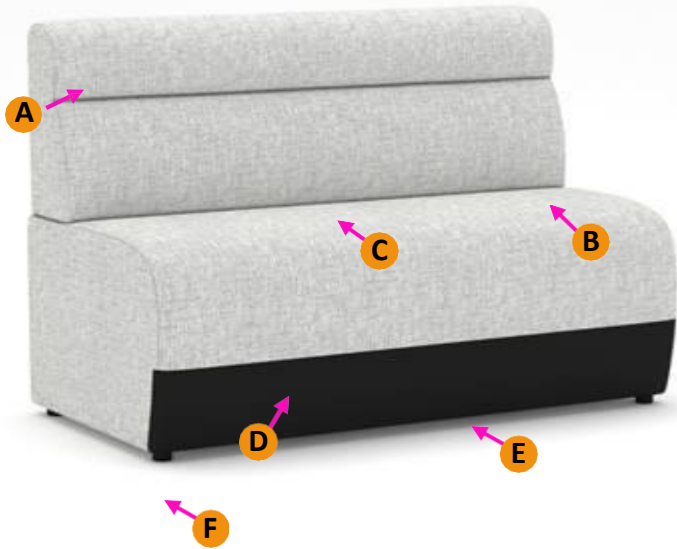

BANC

Design:2024

Application

Meeting
Collaborative
Breakout

A – Two Back Heights

B – Back Lumbar Support

C – Premium Foam Padding

D – Fixed seat cushion for commercial use

E – Easy to clean protective & hygiene Black PU

F – Resistant floor glides scratch

BC1-12

1200w module low back

Dimensions Overall : 120cm W x 60cm D x 78cm H

Seat Depth: 40cm

Seat Height: 49cm

BCT-12

Dimensions Overall : 1100mm x 800mm

BC1-18

1800w module low back

Dimensions Overall : 180cm W x 60cm D x 78cm H

Seat Depth: 40cm

Seat Height: 49cm

BCT-18

Dimensions Overall : 1700mm x 800mm

Seat Depth: 40cm

Seat Height: 49cm

BANC1

Upholstery specification

Area	Upholstery selected
ALL	
B (Back cushions)	
C (seat and side panels)	
D (bottom plinth and Kicker face) Black PU in default, Request for change	